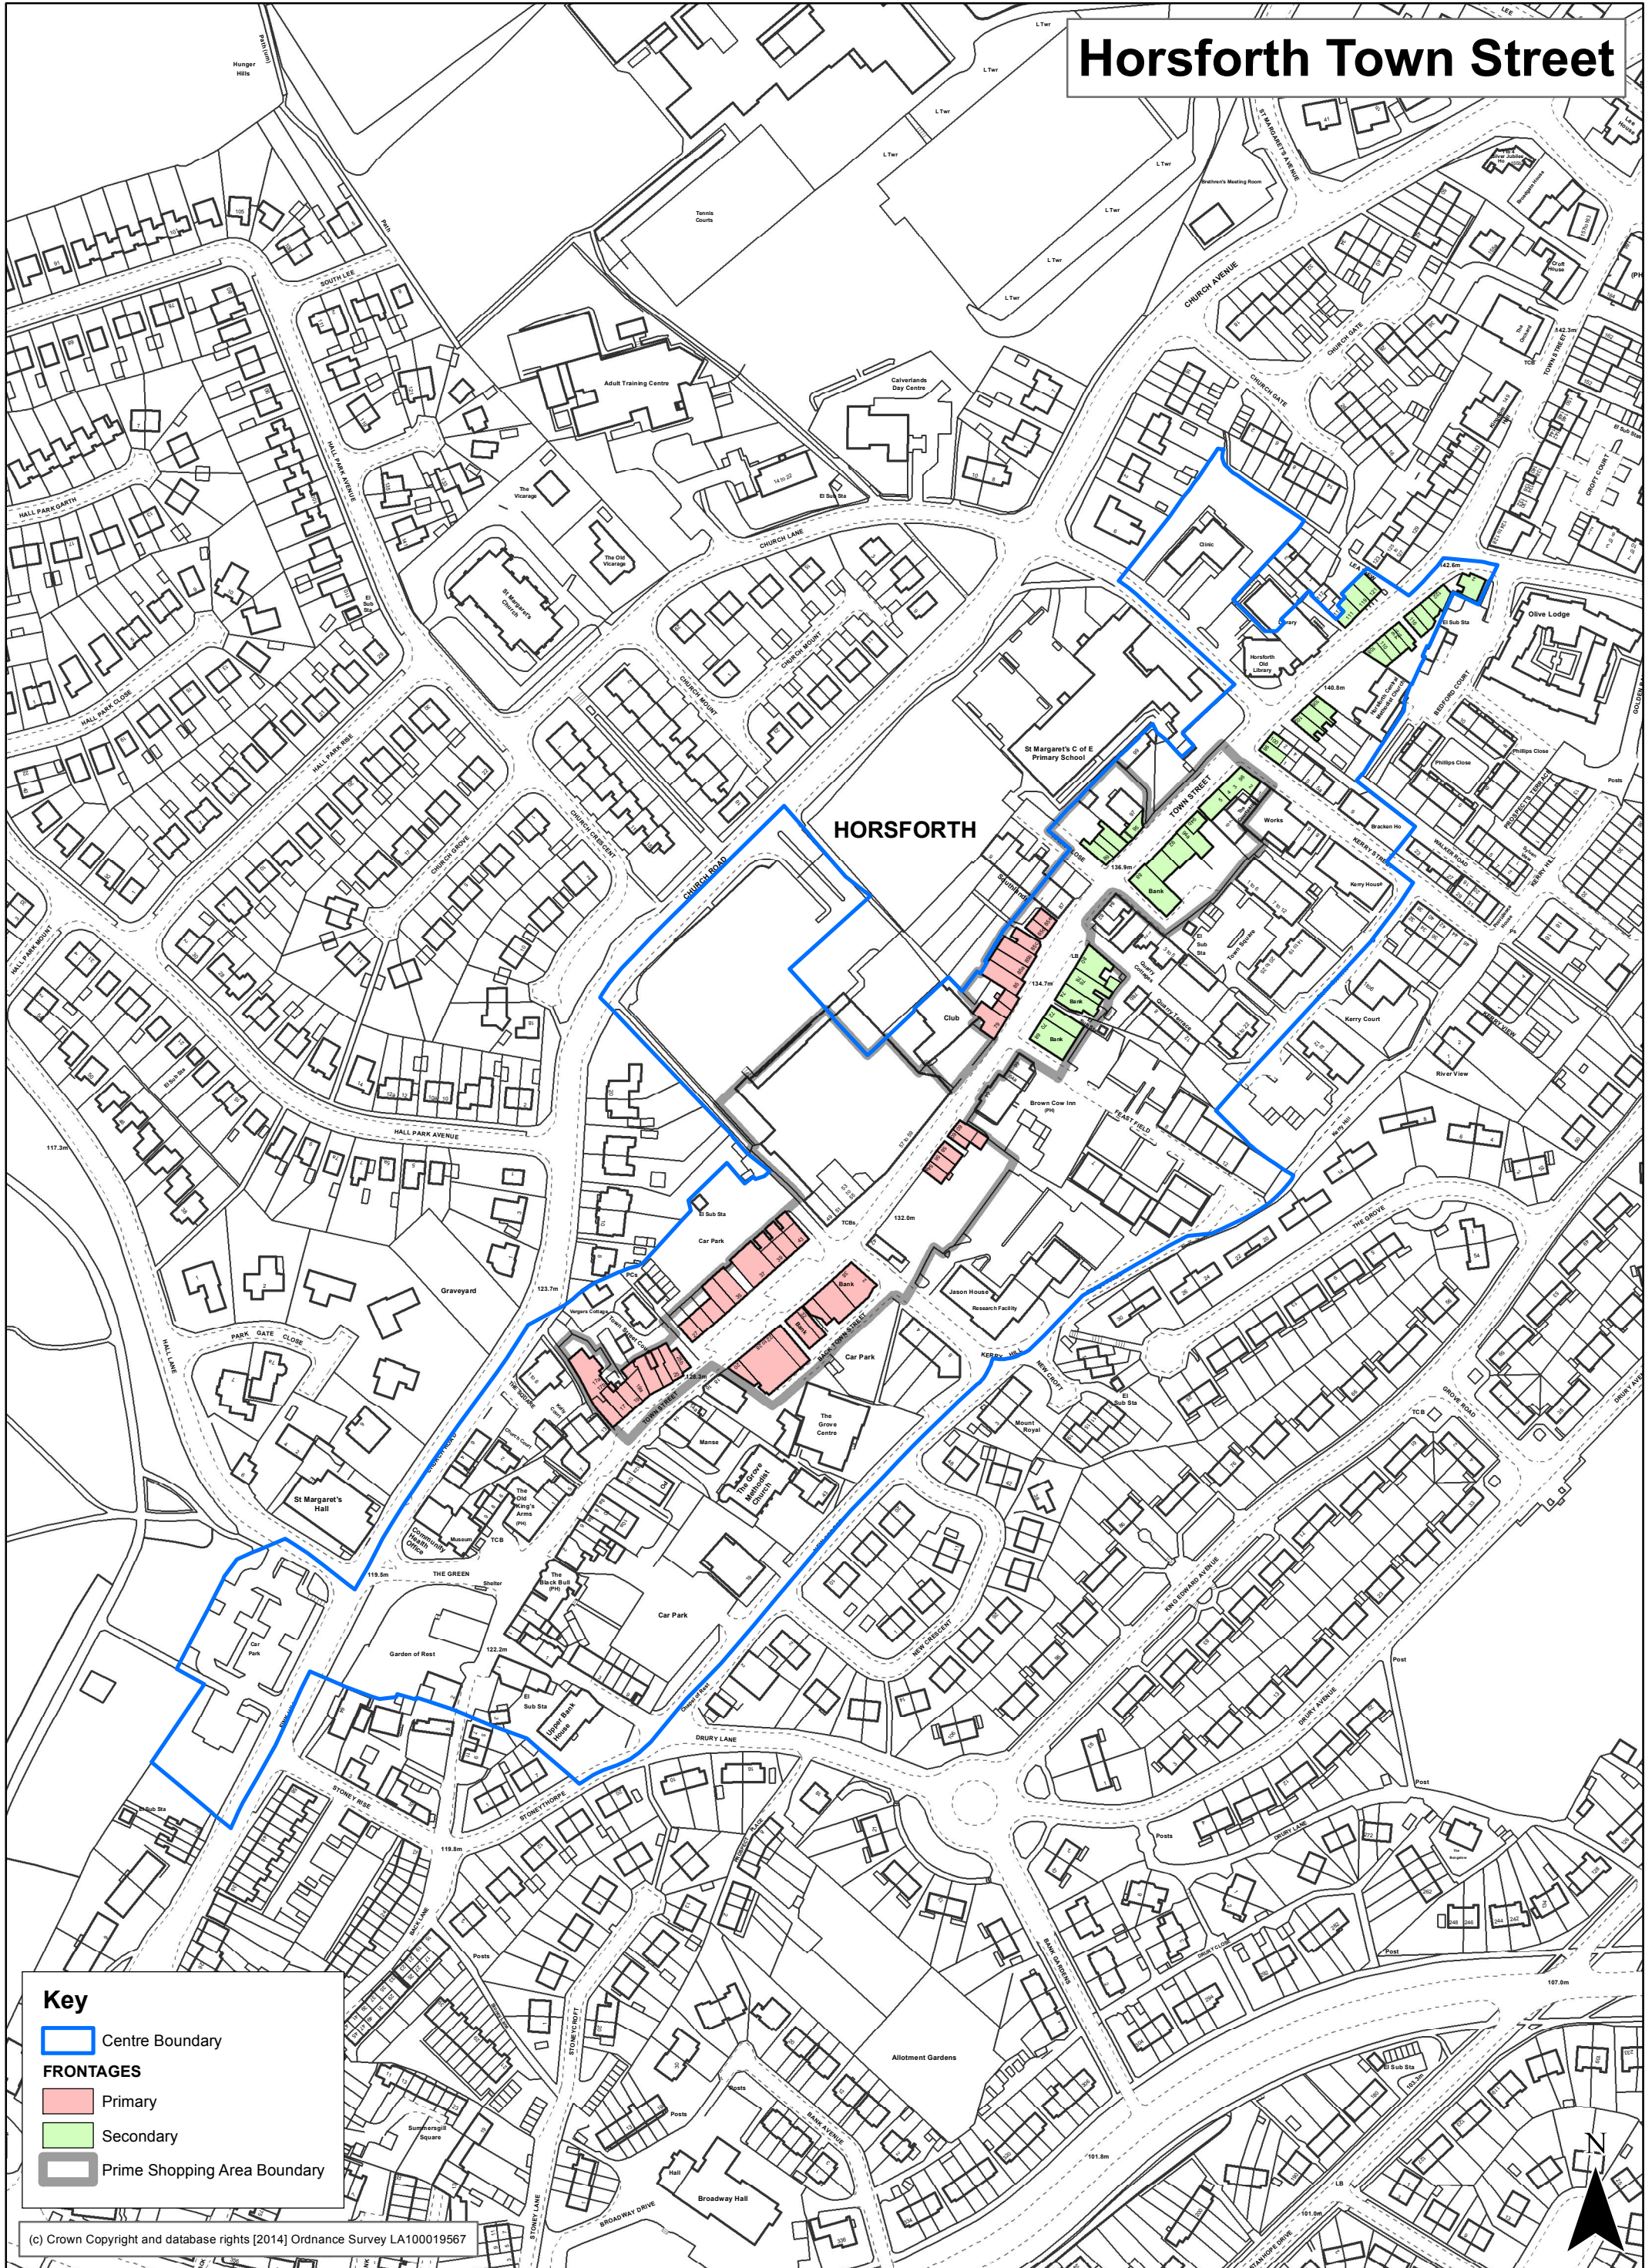

# Horsforth Town Street

**Key**

- Centre Boundary
- FRONTAGES**
- Primary
- Secondary
- Prime Shopping Area Boundary

(c) Crown Copyright and database rights [2014] Ordnance Survey LA100019567